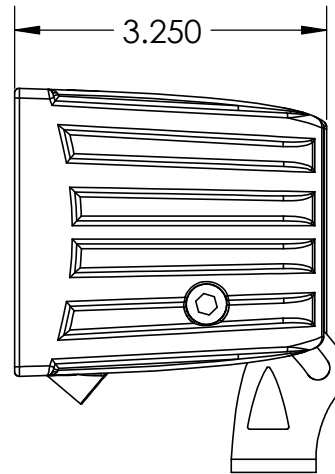

Date	DESCRIPTION	Rev
10/23/2013	INITIAL RELEASE	A

Notes		<b>SIRIUS LED</b> by MotoAlliance	
Finish: Powdercoat Black		TITLE: 2" Driving Light -Available in Spot & Flood Pattern	
Material: Aluminum Housing / SS Hardware			
Unless Otherwise Specified:	<b>PROPRIETARY AND CONFIDENTIAL</b>	SIZE <b>A</b>	REV <b>A</b>
.XXX = 0.010 .XX = .015 .X = .03	THE INFORMATION CONTAINED IN THIS DRAWING IS THE SOLE PROPERTY OF MotoAlliance Inc. ANY REPRODUCTION IN PART OR AS A WHOLE WITHOUT THE WRITTEN PERMISSION OF MotoAlliance Inc. IS PROHIBITED.	DWG. NO. LED-D2S (Spot) LED-D2F (Flood)	
XX° = +/- .05° X° = +/- .5°		SCALE: 1:2	SHEET 1 OF 1