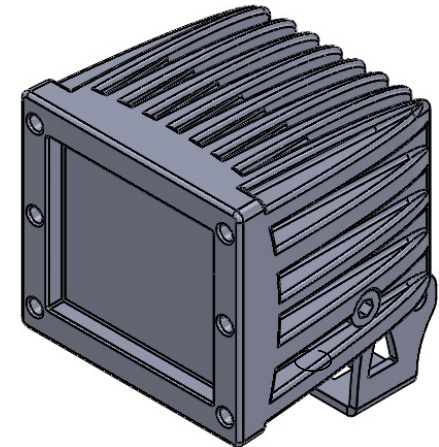

Date	DESCRIPTION	Rev
10/23/2013	INITIAL RELEASE	A

Notes		<b>SIRIUS LED</b> by MotoAlliance	
Finish: Powdercoat Black		TITLE: 2" Driving Light -Available in Spot & Flood Pattern	
Material: Aluminum Housing / SS Hardware			
Unless Otherwise Specified:	<b>PROPRIETARY AND CONFIDENTIAL</b>	SIZE <b>A</b>	REV <b>A</b>
.XXX = 0.010 .XX = .015 .X = .03	THE INFORMATION CONTAINED IN THIS DRAWING IS THE SOLE PROPERTY OF MotoAlliance Inc. ANY REPRODUCTION IN PART OR AS A WHOLE WITHOUT THE WRITTEN PERMISSION OF MotoAlliance Inc. IS PROHIBITED.	DWG. NO. LED-D2S (Spot) LED-D2F (Flood)	
XX° = +/- .05° X° = +/- .5°		SCALE: 1:2	SHEET 1 OF 1