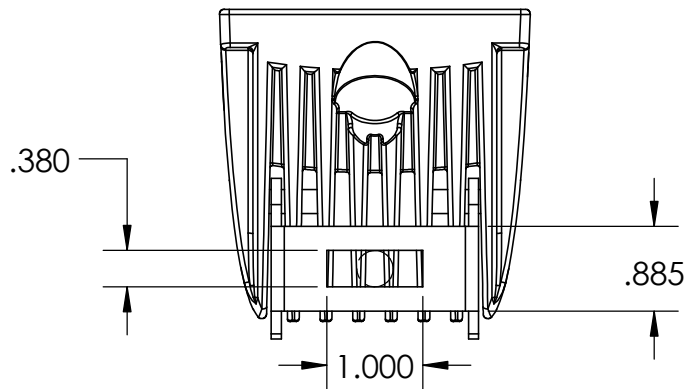

Date	DESCRIPTION	Rev
10/23/2013	INITIAL RELEASE	A

Notes		<b>SIRIUS LED</b> by MotoAlliance	
Finish: Powdercoat Black		TITLE: 2" Driving Light -Available in Spot & Flood Pattern	
Material: Aluminum Housing / SS Hardware			
Unless Otherwise Specified:	<b>PROPRIETARY AND CONFIDENTIAL</b>	SIZE <b>A</b>	REV <b>A</b>
.XXX = 0.010 .XX = .015 .X = .03	THE INFORMATION CONTAINED IN THIS DRAWING IS THE SOLE PROPERTY OF MotoAlliance Inc. ANY REPRODUCTION IN PART OR AS A WHOLE WITHOUT THE WRITTEN PERMISSION OF MotoAlliance Inc. IS PROHIBITED.	DWG. NO. LED-D2S (Spot) LED-D2F (Flood)	
XX° = +/- .05° X° = +/- .5°		SCALE: 1:2	SHEET 1 OF 1