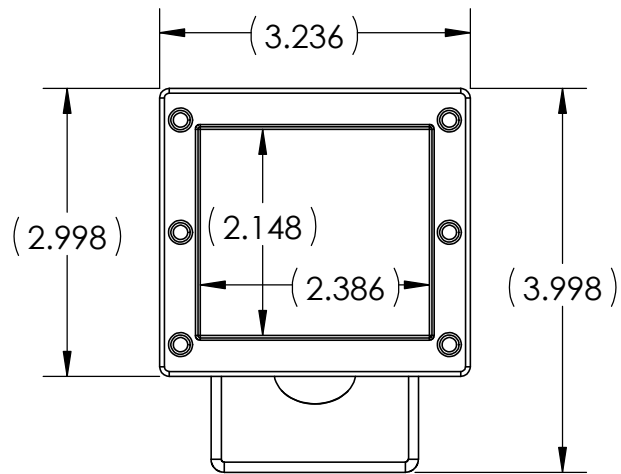

Date	DESCRIPTION	Rev
10/23/2013	INITIAL RELEASE	A

Notes		<b>SIRIUS LED</b> by MotoAlliance	
Finish: Powdercoat Black		TITLE: 2" Driving Light -Available in Spot & Flood Pattern	
Material: Aluminum Housing / SS Hardware			
Unless Otherwise Specified:	<b>PROPRIETARY AND CONFIDENTIAL</b>	SIZE <b>A</b>	REV <b>A</b>
.XXX = 0.010 .XX = .015 .X = .03	THE INFORMATION CONTAINED IN THIS DRAWING IS THE SOLE PROPERTY OF MotoAlliance Inc. ANY REPRODUCTION IN PART OR AS A WHOLE WITHOUT THE WRITTEN PERMISSION OF MotoAlliance Inc. IS PROHIBITED.	DWG. NO. LED-D2S (Spot) LED-D2F (Flood)	
XX° = +/- .05° X° = +/- .5°		SCALE: 1:2	SHEET 1 OF 1